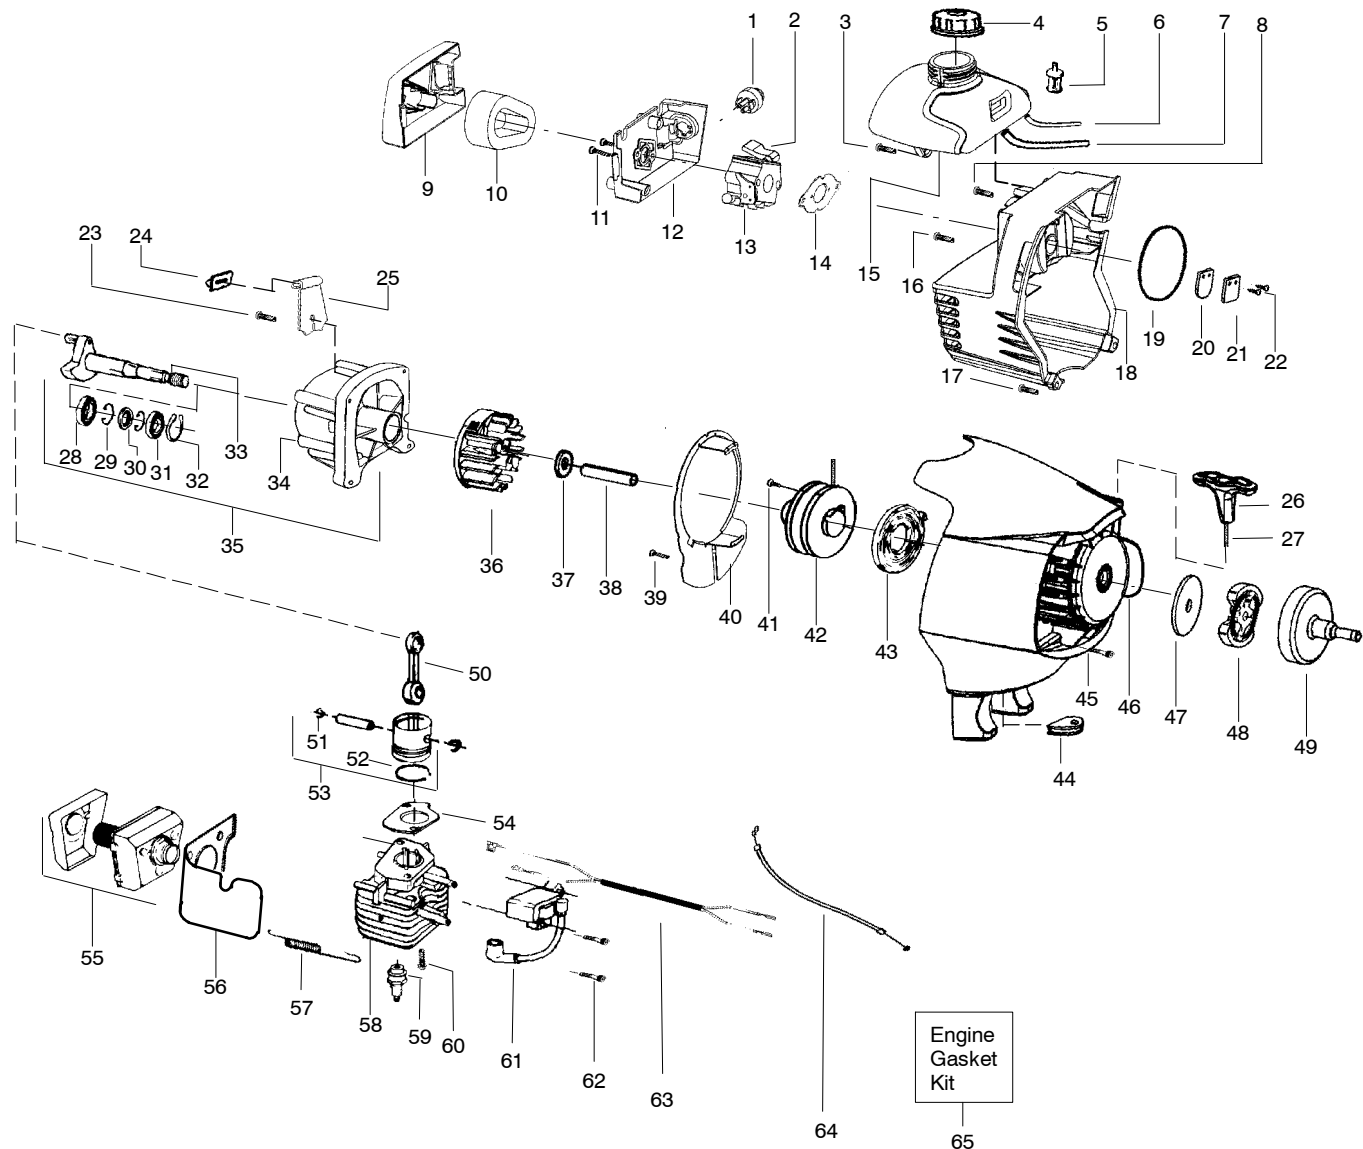

Engine Gasket Kit

Ref.	Part No.	Description	Ref.	Part No.	Description	Ref.	Part No.	Description
1.	530047721	Bulb-purge	22.	530016064	Screw-reed valve	44.	530019182	Grommet
2.	530071717	Kit-Choke Lever	23.	530015875	Screw-tank retainer	45.	530015810	Screw-F/hsg
3.	530015843	Screw-tank	24.	530055492	Isolator-fuel tank	46.	530055248	Housing-Fan w/eyelet
4.	530057736	Assy-Fuel cap	25.	530054941	Ret.-fuel tank	47.	530094189	Washer-Clutch
5.	530095646	Assy-Fuel pick-up	26.	530058742	Handle-starter	48.	530055122	Assy.-Clutch
6.	530071404	Kit-Fuel line	27.	530071325	Kit-Rope	49.	530028799	Assy-Drum
7.	530069216	Kit-Fuel/Purge line	28.	530032103	Bearing-inner	50.	530010960	Assy-Connecting rod
8.	530015775	Screw	29.	530015787	Retainer	51.	530015162	Retainer-piston pin
9.	530150088	Cover-Air box	30.	530019158	Seal	52.	530012594	Ring-Piston
10.	530054946	Filter-Air	31.	530032102	Bearing-outer	53.	530071998	Kit-Piston (Incl. 51,52)
11.	530015849	Screw-carb.	32.	530015789	Retainer-crankshaft	54.	530071401	Gasket-Cylinder (kit)
12.	530150080	Box-Air	33.	530028807	Assy-crankshaft	55.	530069310	Kit-Muffler
13.	530071637	Kit-Assy-carb. (WT-628)	34.	530012514	Assy-crankcase (Incl. 28-31)	56.	530058957	Heat shield
(Note: Repair kits are not available for this carburetor)			35.	530071685	Assy-c'case/c'shaft (incl. 28-34)	57.	530036409	Spring-muffler
14.	530071401	Gasket-Carb. (kit)	36.	530055524	Assy-Flywheel	58.	530012488	Cylinder
15.	530150092	Assy-Fuel tank	37.	530016030	Washer	59.	952030249	Spark plug (RCJ-6Y)
16.	530015771	Screw-crankcase	38.	530055620	Spacer	60.	530001624	Bolt-Cylinder
17.	530015952	Screw-shrd to f/hsg.	39.	530015775	Screw-baffle	61.	530039218	Module-Ignition
18.	530150089	Assy-Shroud	40.	530054939	Plate-baffle	62.	530016357	Screw-module
19.	530071401	O-Ring-c/case (kit)	41.	530016391	Screw-rope	63.	530058846	Assy-Rear wire
20.	530027593	Valve-reed	42.	530071399	Kit-pulley (incl. #41)	64.	545026801	Assy-Throttle Cable
21.	530054596	Stop-reed	43.	530042086	Spring-starter	65.	530071401	Kit-Gasket (incl. 14,19,54)

✓ = NEW PART NUMBER FOR THIS IPL

★ = REFER TO THE SERVICE REFERENCE INDICATED FOR MORE INFORMATION. (LOCATED AT END OF IPL)